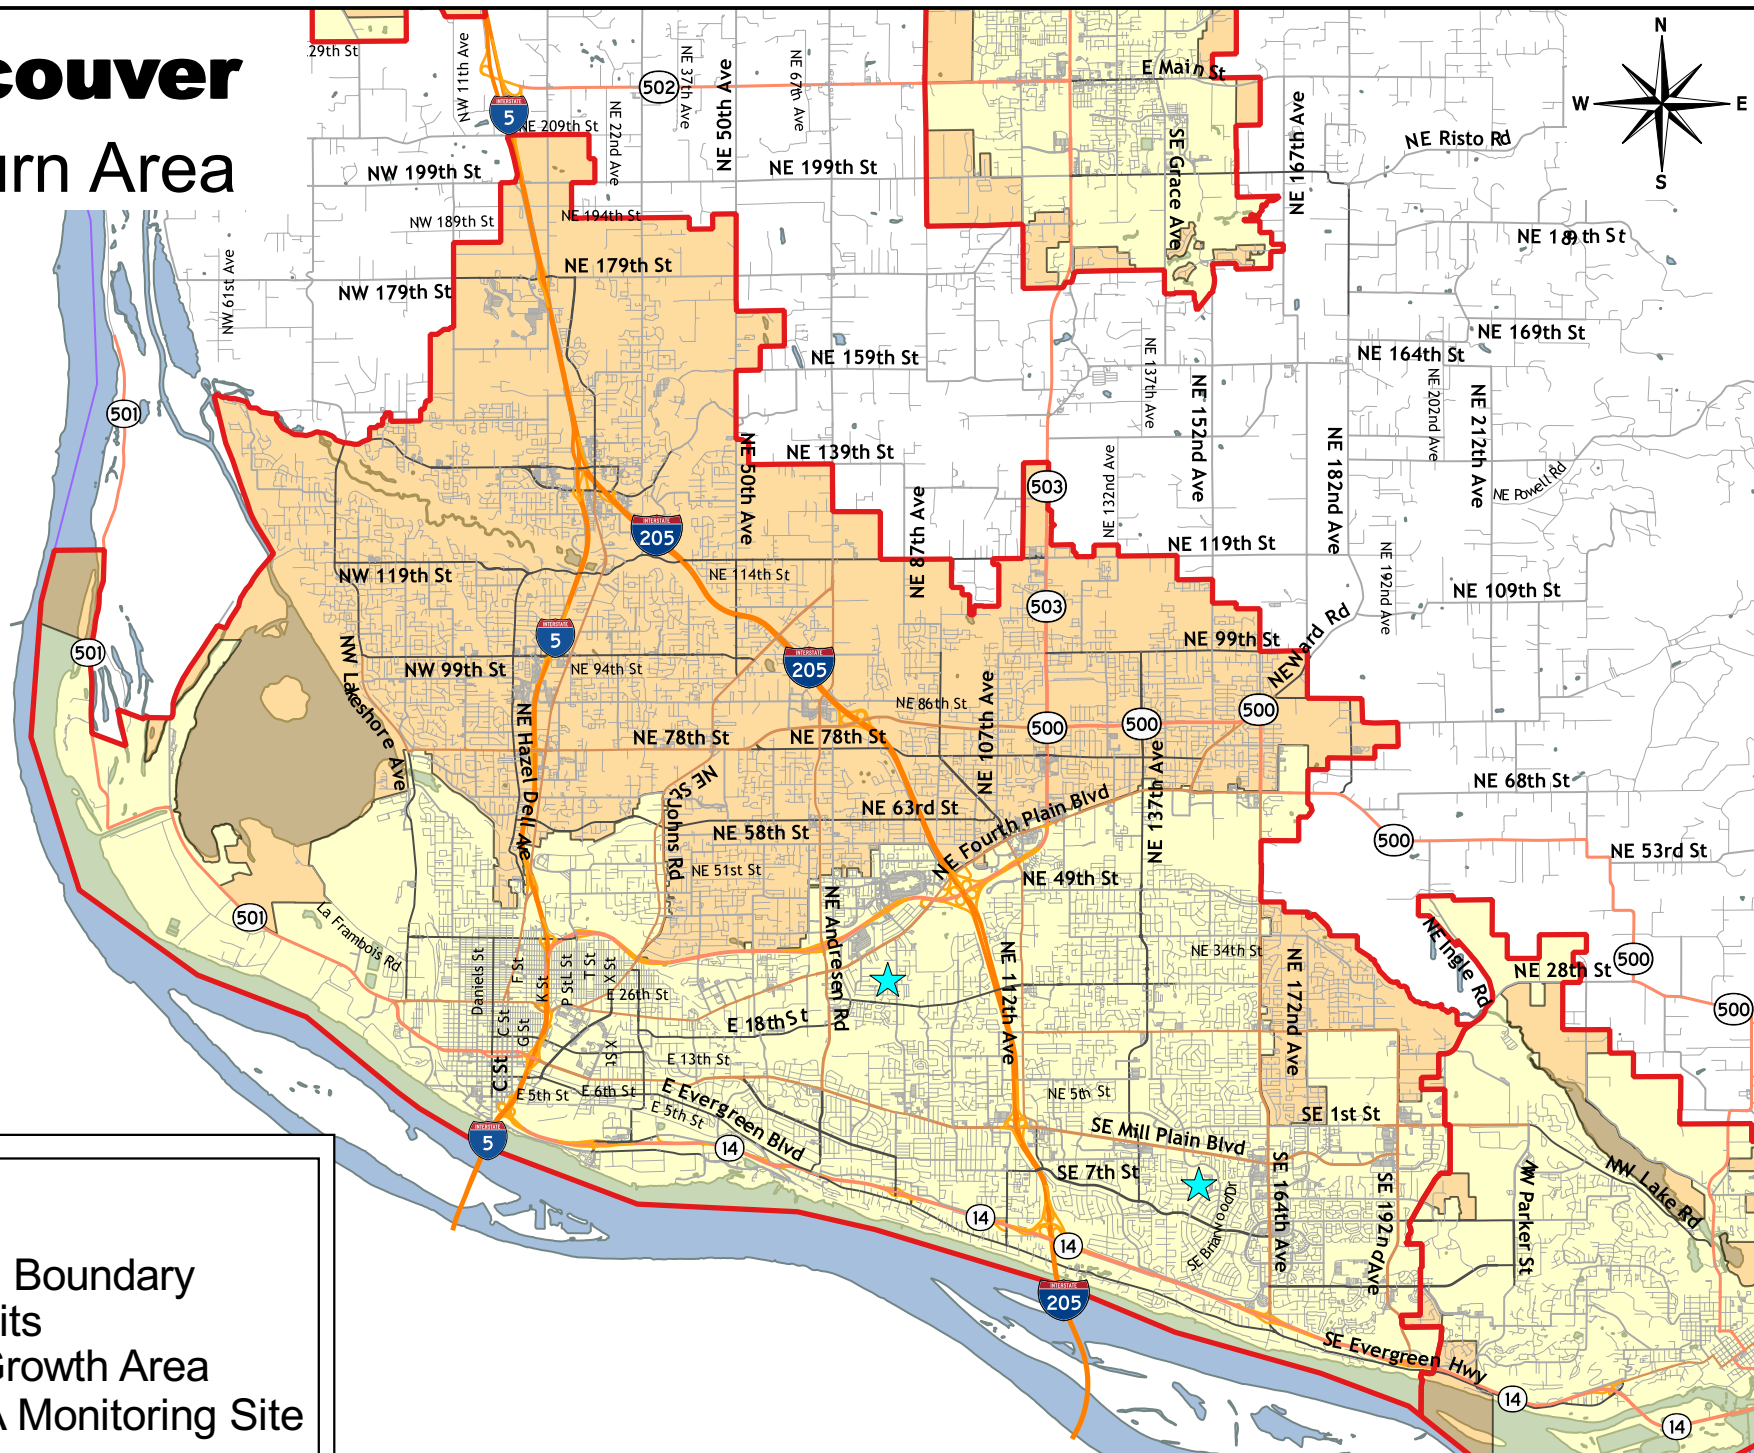

Vancouver

No Burn Area

Legend

- No Burn Boundary
- City Limits
- Urban Growth Area
- ★ SWCAA Monitoring Site

The information contained within this map has been obtained from many sources. SWCAA accepts no responsibility for any inaccuracies that may be present.

This map is current as of February 15, 2016.